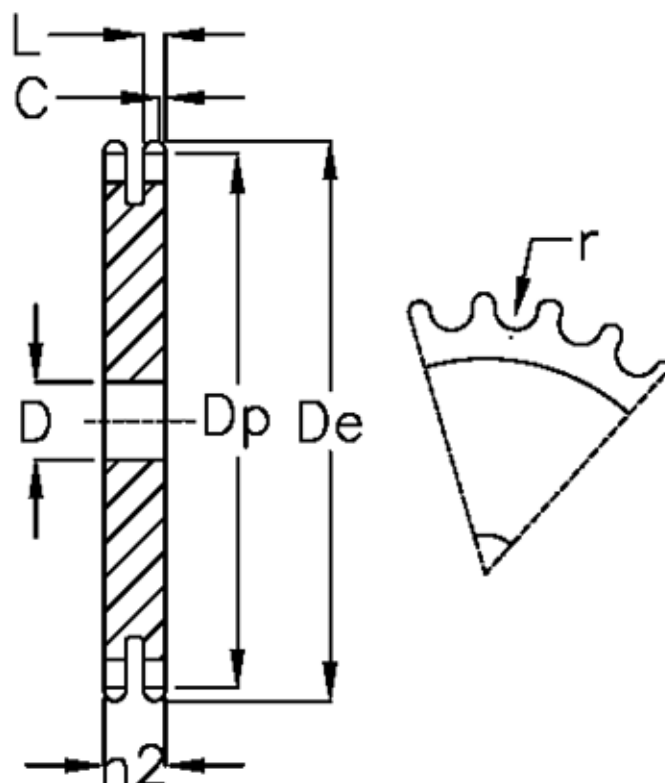

Article number: 616022005017

Description: Plate wheel 08 B-2 Z=17 duplex

Measures

C	= 1
D	= 12
De	= 73.6
Dp	= 69.11
For chain size	= 1/2 x 5/16
For chain type	= 08 B-2
h2	= 21
L	= 7

Number of teeth	= 17
r	= 8.51